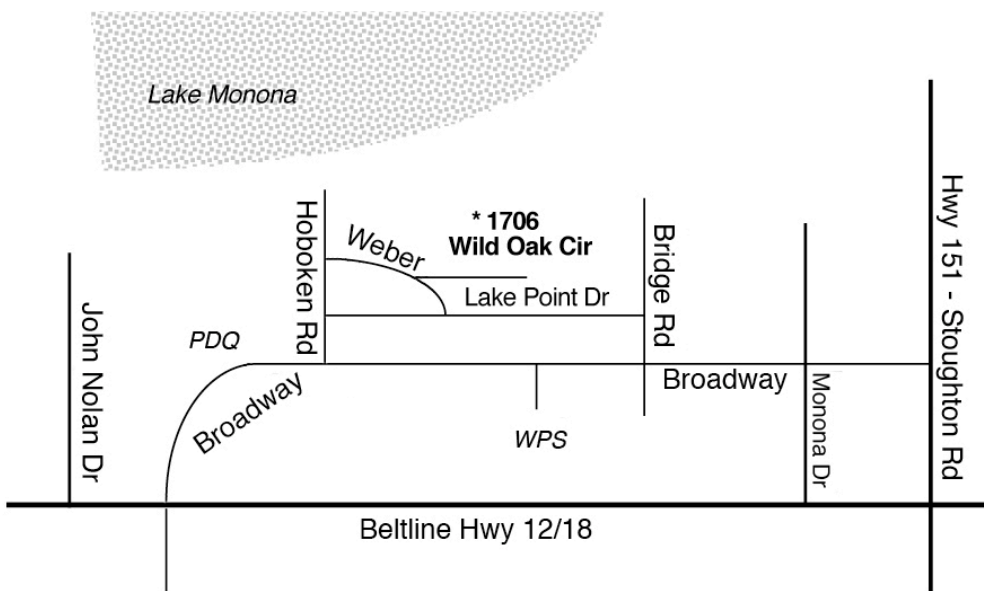

Lewis Photography

**1706 Wild Oak Circle
Madison, Wisconsin 53713**

608.222.5125

By Appointment Only

Days (Monday - Saturday)

Evenings (Monday - Thursday)

Exit the Beltline Hwy. onto West Broadway. At the stoplight one block past the PDQ, turn left onto Hoboken Rd. Take 2nd right onto Weber, and then curve left on Wild Oak Circle.

or

Exit the Beltline onto Monona Dr. Turn left at Broadway. Turn right at the first stoplight onto Bridge Rd and immediately left at Lake Point. Turn right on Weber and right on Wild Oak Circle.